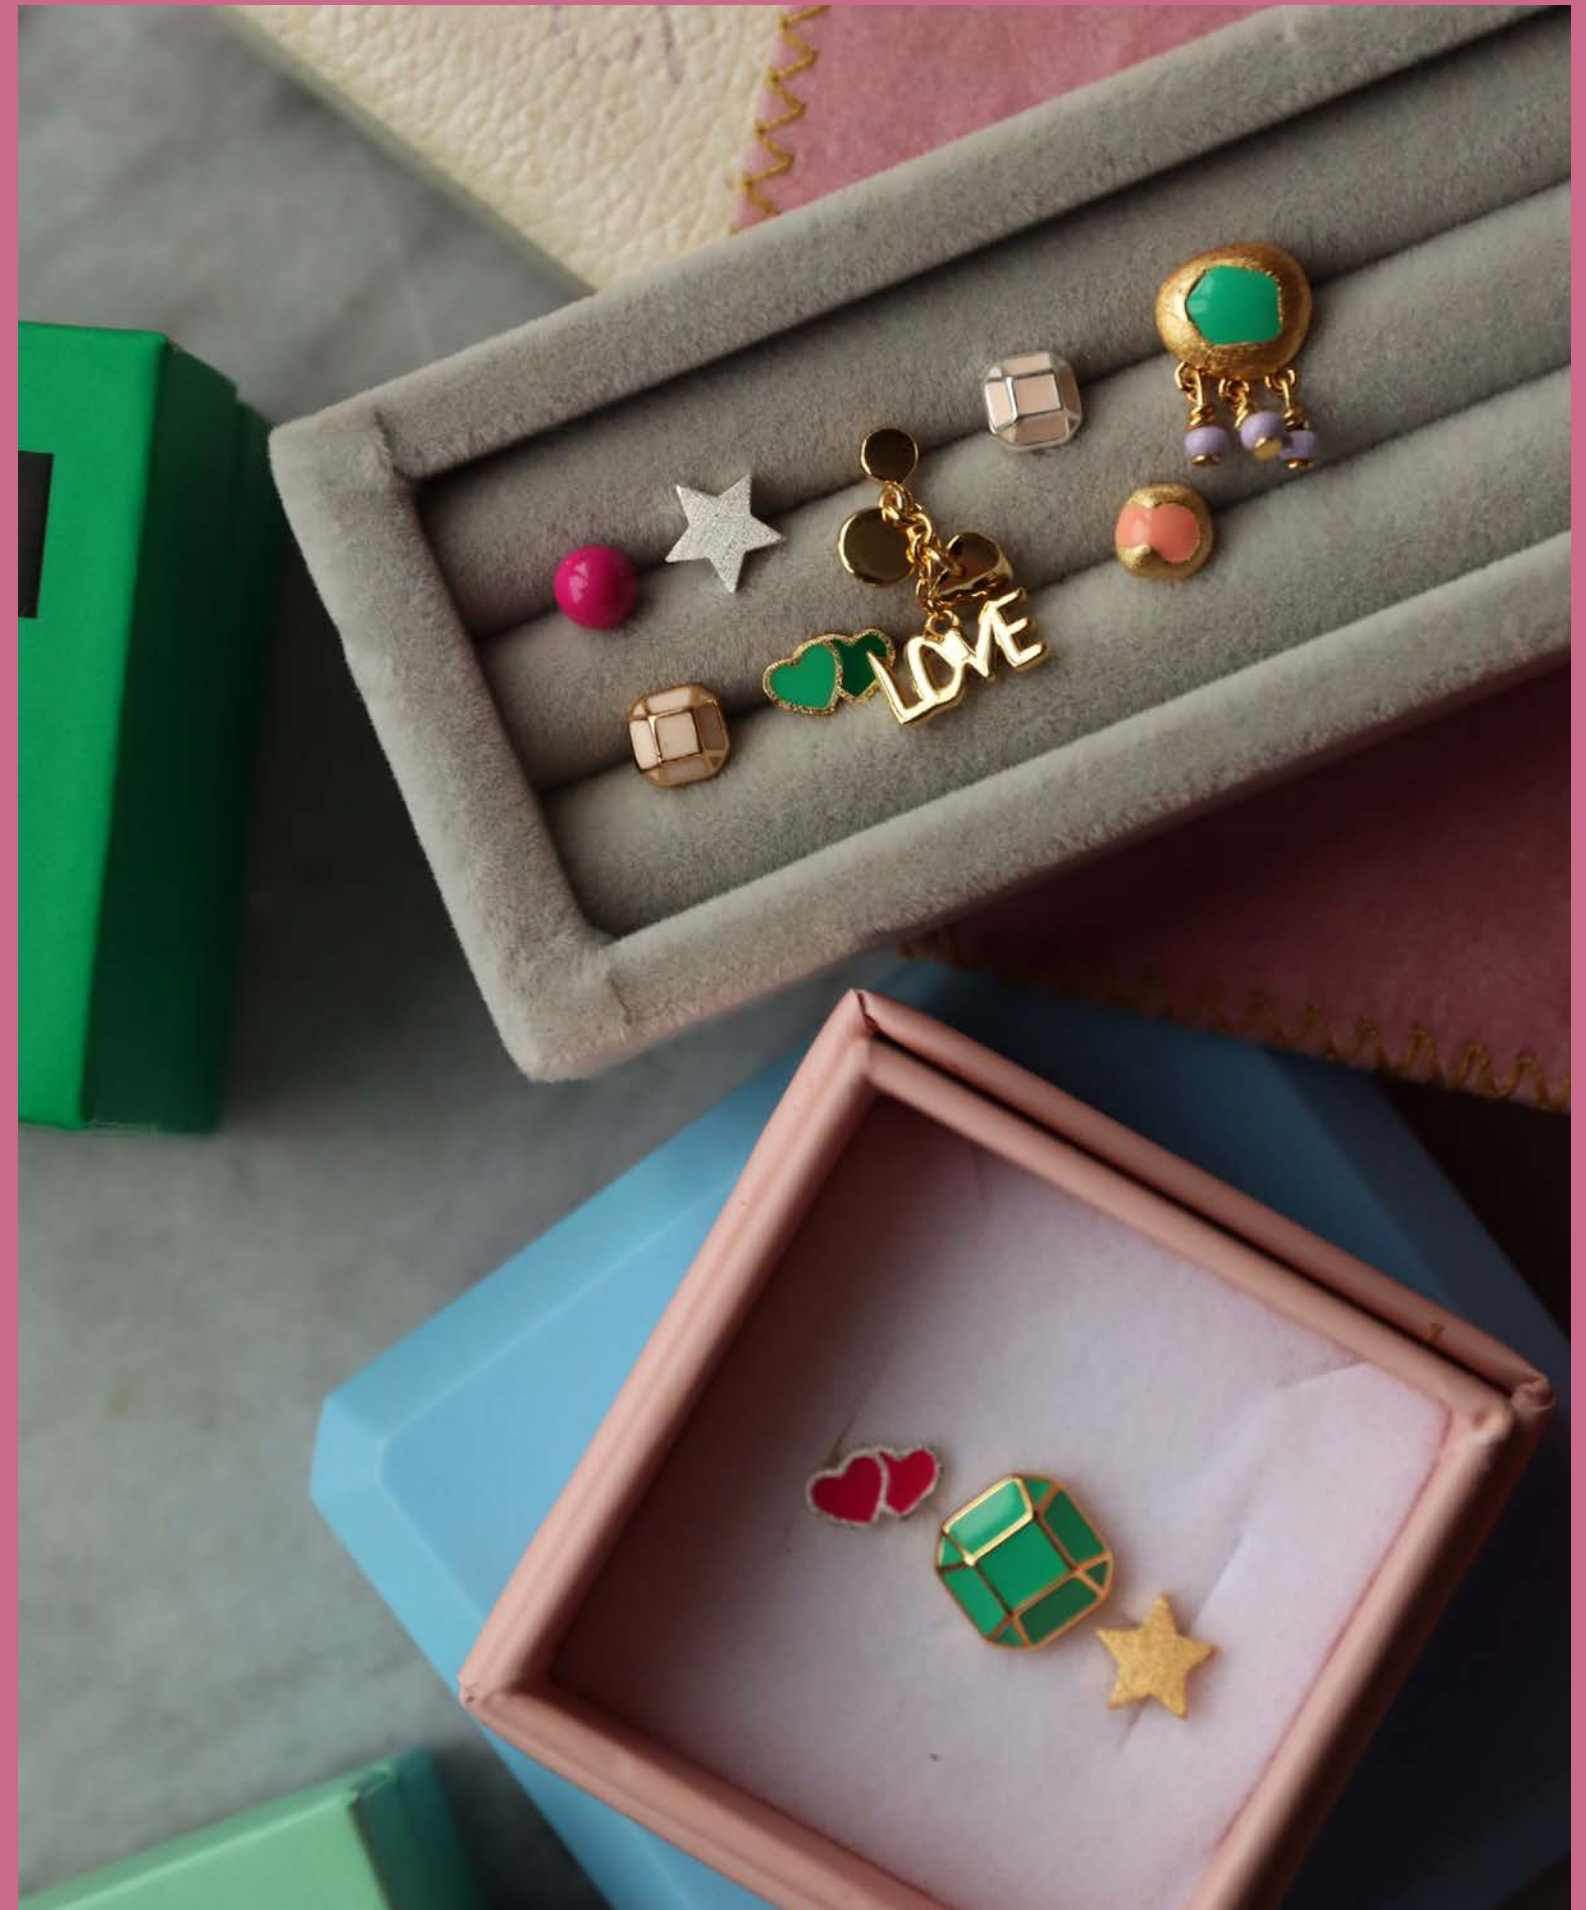

Lots of Candy for the season

Lots of new earrings are being added to the ever growing Candy Shop collection this season.

Both small and larger designs, colorful and classic styles will be available for AW24.