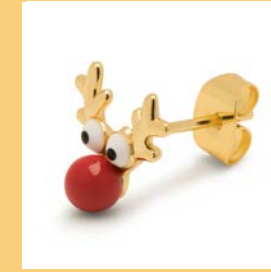

LULU1448
Space Hoops Pair
Gold Plated

LULU1589
Color Ball Necklace Short
Plum / Silk Light Green

LULU1489
2Hearts 1 Pcs
Silver Plated - Plum / Ruby Red

LULU1449
Space Hoops Pair
Silver Plated

LULU1596
Rudolph 1 Pcs
Gold Plated

LULU1489
2Hearts 1 Pcs
Silver Plated - Green / Light Green

LULU1597
Rudolph 1 Pcs
Silver Plated

LULU1594
Star 1 pcs
Gold

LULU1595
Star 1 pcs
Silver

LULU1504
Diamond Large 1 Pcs
Gold Plated - Light Green

LULU1505
Diamond Large 1 Pcs
Silver Plated - Light Green