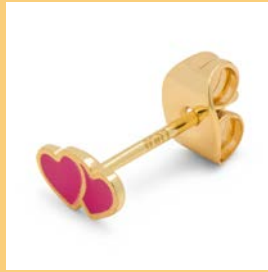

LULU1510
Magic Stone Charms 1 Pcs
Gold Plated Purple

LULU1511
Magic Stone Charms 1 Pcs
Silver Plated Purple

LULU1516
Magic Stone Heart 1 Pcs
Gold Plated

LULU1517
Magic Stone Heart 1 Pcs
Silver Plated

LULU1598
Color Ball Bracelet Charmss
Gold Plated

LULU1599
Color Ball Bracelet Charms
Silver Plated

LULU1588
Color Ball Bracelet
Purple Rust

Drop#2

LULU1580
Color Ball Medium 1 Pcs
Plum

LULU1538
Topping Word Love 1 Pcs
Gold Plated

LULU1588
Color Ball Bracelet
Plum / Silk Light Green

LULU1488
2Hearts 1 Pcs
Gold Plated - Plum / Ruby Red

LULU1539
Topping Word Love 1 Pcs
Silver Plated

LULU1590
Color Ball Necklace Long
Plum / Silk Light Pink

LULU1488
2Hearts 1 Pcs
Gold Plated - Green / Light Green