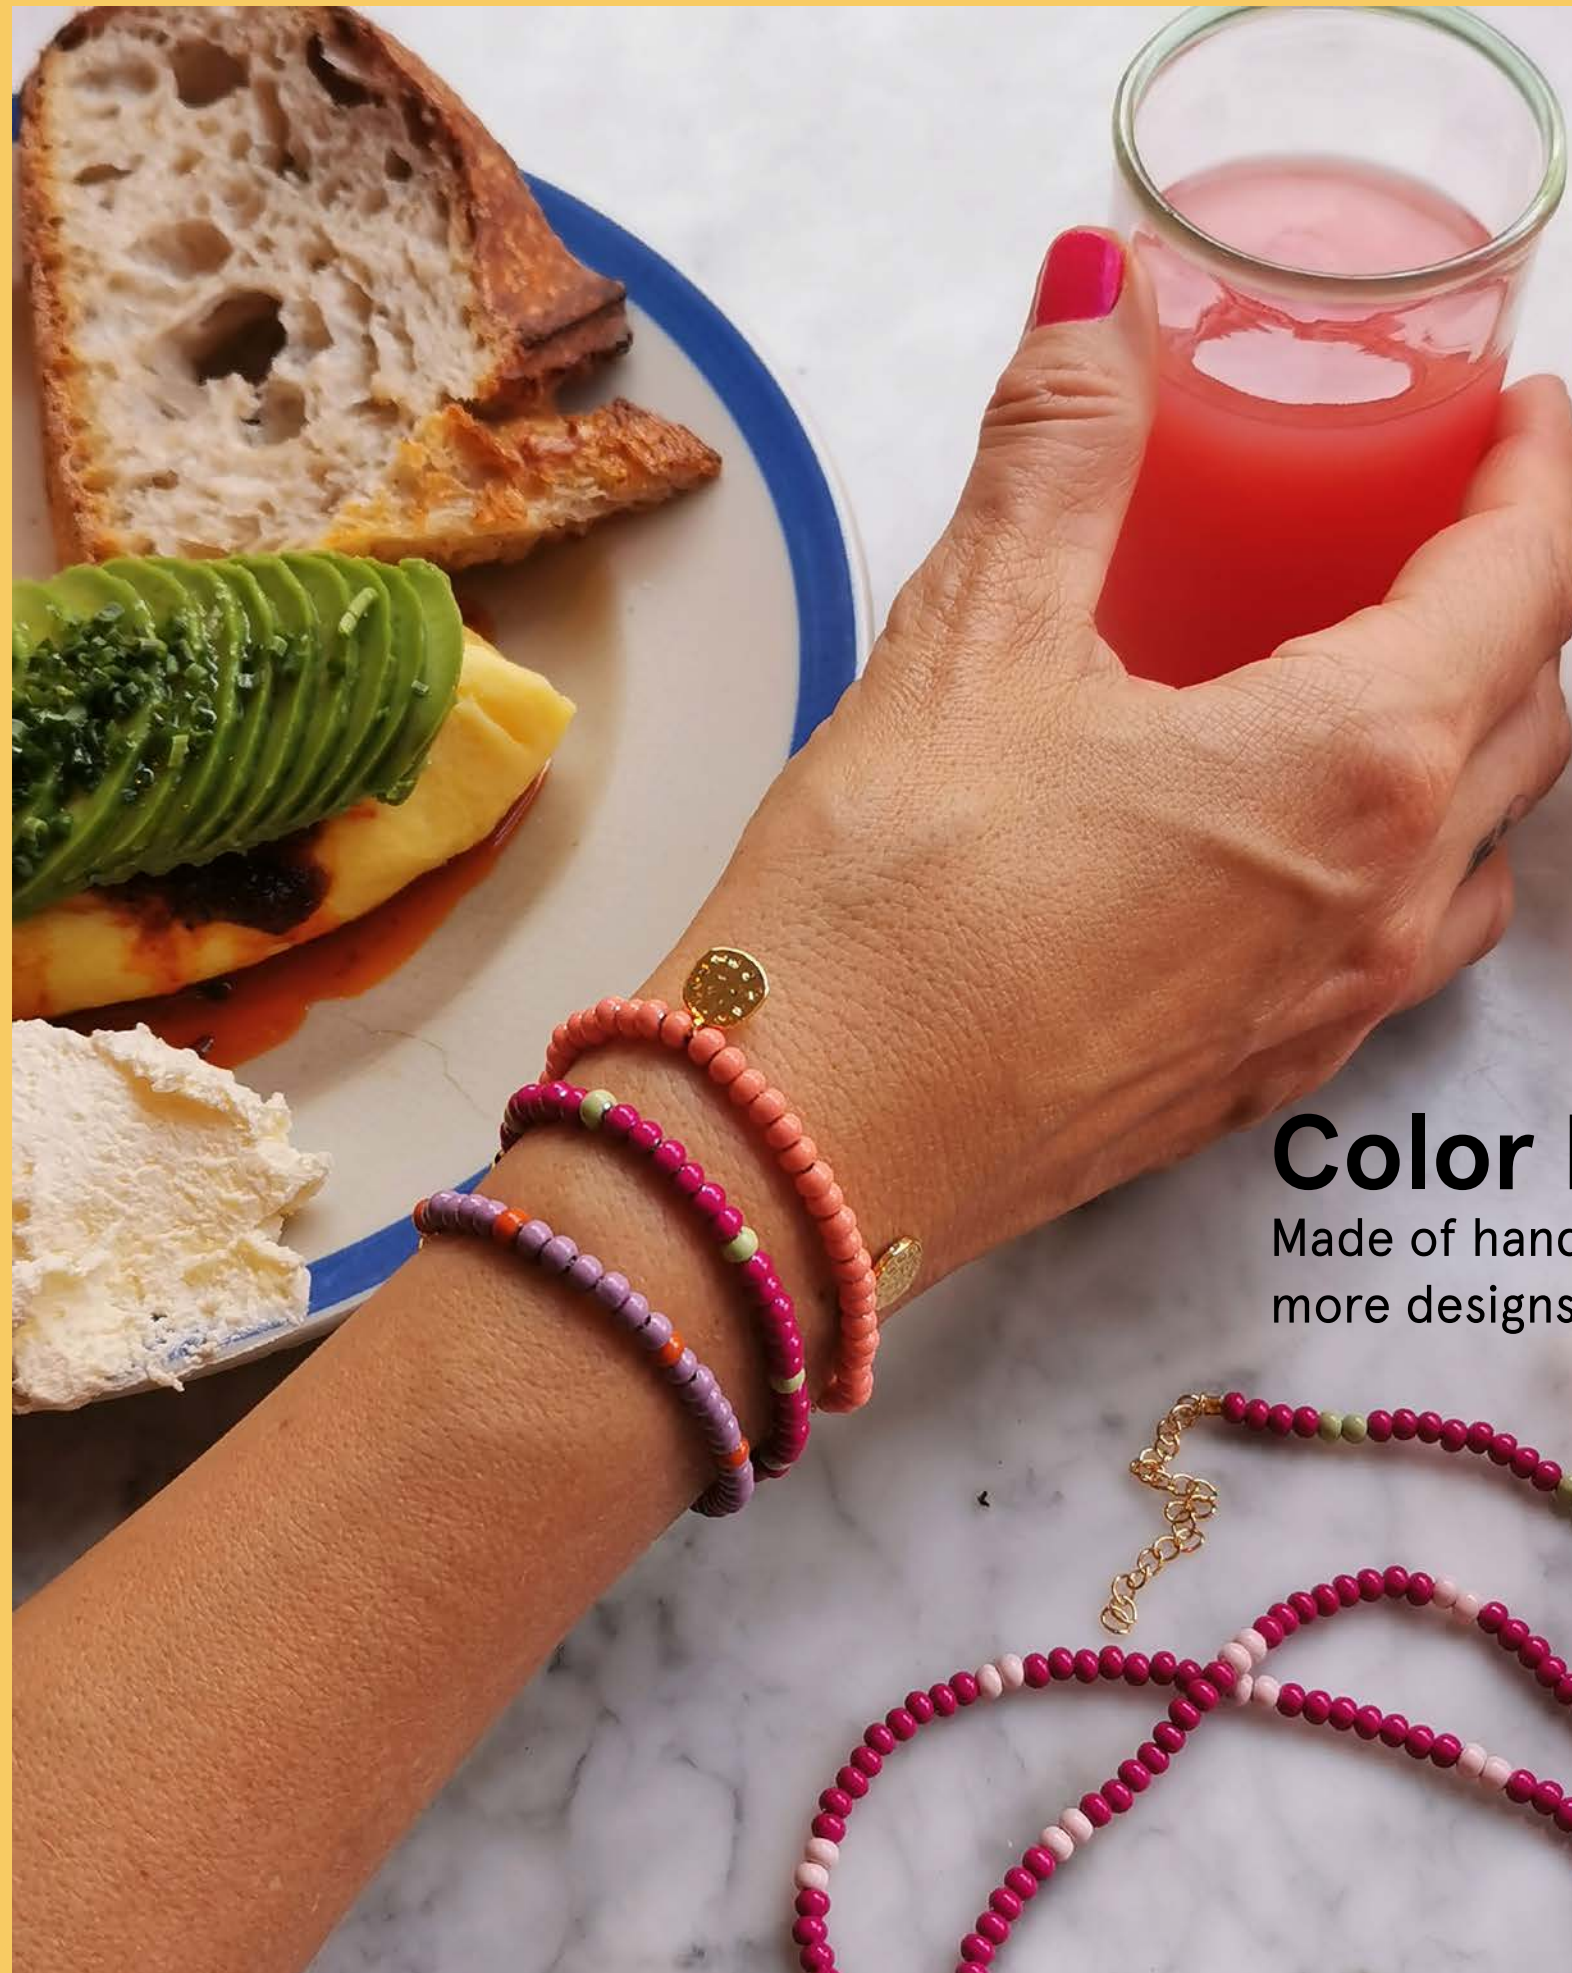

Color Ball Bracelets

Made of handmade pearls, we are launching more designs to this powerful series.