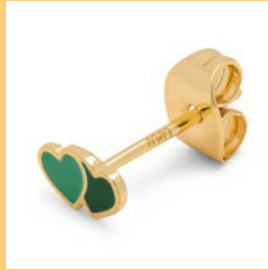

LULU1510
Magic Stone Charms 1 Pcs
Gold Plated Purple

LULU1511
Magic Stone Charms 1 Pcs
Silver Plated Purple

LULU1516
Magic Stone Heart 1 Pcs
Gold Plated

LULU1517
Magic Stone Heart 1 Pcs
Silver Plated

LULU1598
Color Ball Bracelet Charmss
Gold Plated

LULU1599
Color Ball Bracelet Charms
Silver Plated

LULU1588
Color Ball Bracelet
Purple Rust

Drop#2

LULU1580
Color Ball Medium 1 Pcs
Plum

LULU1538
Topping Word Love 1 Pcs
Gold Plated

LULU1588
Color Ball Bracelet
Plum / Silk Light Green

LULU1488
2Hearts 1 Pcs
Gold Plated - Plum / Ruby Red

LULU1539
Topping Word Love 1 Pcs
Silver Plated

LULU1590
Color Ball Necklace Long
Plum / Silk Light Pink

LULU1488
2Hearts 1 Pcs
Gold Plated - Green / Light Green