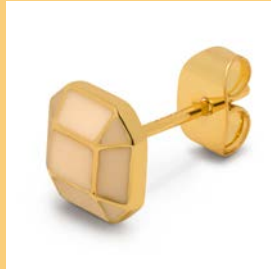

LULU1448
Space Hoops Pair
Gold Plated

LULU1589
Color Ball Necklace Short
Plum / Silk Light Green

LULU1489
2Hearts 1 Pcs
Silver Plated - Plum / Ruby Red

LULU1449
Space Hoops Pair
Silver Plated

LULU1596
Rudolph 1 Pcs
Gold Plated

LULU1489
2Hearts 1 Pcs
Silver Plated - Green / Light Green

LULU1597
Rudolph 1 Pcs
Silver Plated

LULU1594
Star 1 pcs
Gold

LULU1595
Star 1 pcs
Silver

LULU1504
Diamond Large 1 Pcs
Gold Plated - Light Green

LULU1505
Diamond Large 1 Pcs
Silver Plated - Light Green

LULU1504
Diamond Large 1 Pcs
Gold Plated - Buttercream

LULU1505
Diamond Large 1 Pcs
Silver Plated - Buttercream

LULU1502
Diamond Small 1 Pcs
Gold Plated - Light Green

LULU1503
Diamond Small 1 Pcs
Silver Plated - Light Green

LULU1502
Diamond Small 1 Pcs
Gold Plated - Buttercream

LULU1503
Diamond Small 1 Pcs
Silver Plated - Buttercream

LULU1600
Diamond Ring Large
Gold Plated - Light Green

LULU1601
Diamond Ring Large
Silver Plated - Light Green